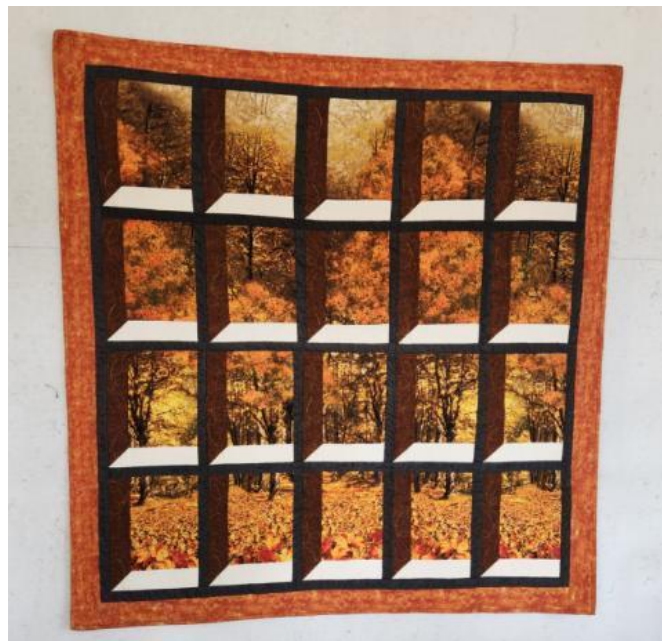

Attic Windows Wall Hanging

Supplies needed for the wall hanging:

One panel – any size works or Fabric – one repeat.

The examples show landscapes, but any panel will work

See picture above – the following fabrics frame the squares, and the color should complement the panel

$\frac{3}{4}$ yard – light colored fabric

$\frac{3}{4}$ yard – medium colored fabric

$\frac{3}{4}$ yard – dark colored

1 yard border fabric

Please bring:

Sewing Machine

General sewing supplies

Rotary cutter & mat (*there are mats available at workshop, but feel free to bring your own*)