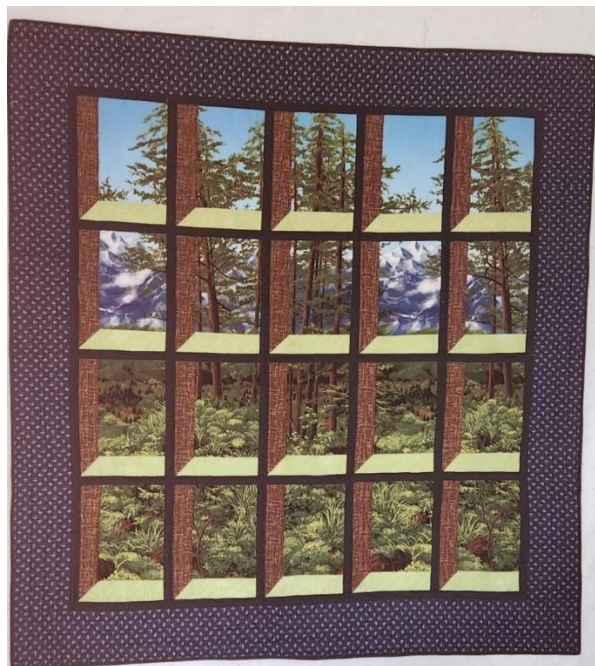

Attic Windows Wall Hanging

Supplies needed for the wall hanging:

One panel – any size works or Fabric – one repeat.

The examples show landscapes, but any panel will work

See picture above – the following fabrics frame the squares, and the color should complement the panel

$\frac{3}{4}$ yard – light colored fabric

$\frac{3}{4}$ yard – medium colored fabric

$\frac{3}{4}$ yard – dark colored

1 yard border fabric

Please bring:

Sewing Machine

General sewing supplies

Rotary cutter & mat (*there are mats available at workshop, but feel free to bring your own*)